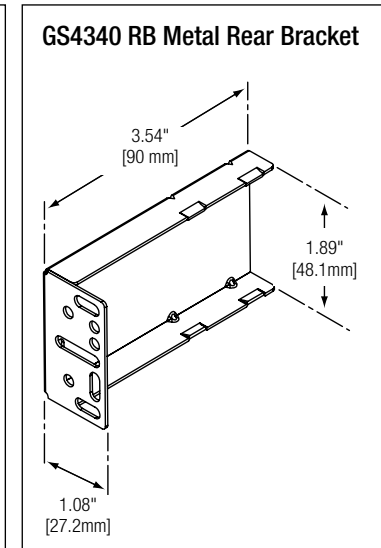

| Part Number | Size | Slide Length | Slide Travel | A | B | C | D | E | F | G |
|-------------|------|----------------|----------------|---------------|---------------|----------------|----------------|----------------|----------------|----------------|
| GS4270 12 | 12" | 300mm [11.8"] | 213mm [8.39"] | — | — | — | 156mm [6.14"] | — | — | — |
| GS4270 14 | 14" | 350mm [13.78"] | 303mm [11.93"] | — | — | — | 200mm [7.87"] | — | — | — |
| GS4270 16 | 16" | 400mm [15.75"] | 404mm [15.90"] | 96mm [3.78"] | — | — | 256mm [10.08"] | 208mm [8.19"] | — | — |
| GS4270 18 | 18" | 450mm [17.72"] | 455mm [17.91"] | 128mm [5.04"] | — | — | 294mm [11.57"] | 256mm [10.08"] | — | — |
| GS4270 20 | 20" | 500mm [19.69"] | 505mm [19.88"] | 96mm [3.78"] | 160mm [6.29"] | — | 344mm [13.54"] | 304mm [11.97"] | — | — |
| GS4270 22 | 22" | 550mm [21.65"] | 555mm [21.85"] | 96mm [3.78"] | 160mm [6.29"] | — | 394mm [15.51"] | 224mm [8.82"] | 352mm [13.86"] | — |
| GS4270 24 | 24" | 600mm [23.62"] | 605mm [23.82"] | 128mm [5.04"] | 192mm [7.56"] | — | 444mm [17.48"] | 224mm [8.82"] | 352mm [13.86"] | — |
| GS4270 26 | 26" | 650mm [25.59"] | 655mm [25.79"] | 128mm [5.04"] | 224mm [8.82"] | 416mm [16.38"] | 494mm [19.45"] | 224mm [8.82"] | 352mm [13.86"] | 448mm [17.64"] |
| GS4270 28 | 28" | 700mm [27.56"] | 705mm [27.76"] | 128mm [5.04"] | 224mm [8.82"] | 480mm [18.90"] | 544mm [21.42"] | 224mm [8.82"] | 352mm [13.86"] | 496mm [19.53"] |

Product: GS4270 Soft-Close Drawer Slide
Mounting: Side
Clearance: 1/2" [12.7mm +.8mm minus 0]
Load: 100 lb.
Height: 1.79" [45.5mm (±0.3)]

Finish: Zinc Plated
Action: Full Extension (Sizes 16" - 28")
Sizes: 12" [300mm], 14" [350mm], 16" [400mm], 18" [450mm], 20" [500mm], 22" [550mm], 24" [600mm], 26" [650mm], 28" [700mm]

Max. Recommended Drawer Width: 24"
Packaging: 10 Pair and 1 set of instructions per box
 Mounting hardware not included
 Slides are unhandled
Optional Brackets: GS4340 RB Metal Rear Bracket
 Packed 200 pieces per Box