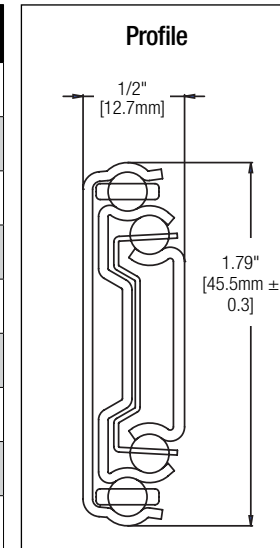

| Part Number | Size | Slide Length | Slide Travel | A | B | C | D | E | F | G |
|-------------|------|----------------|----------------|---------------|---------------|----------------|----------------|----------------|----------------|----------------|
| GS4270 12 | 12" | 300mm [11.8"] | 213mm [8.39"] | — | — | — | 156mm [6.14"] | — | — | — |
| GS4270 14 | 14" | 350mm [13.78"] | 303mm [11.93"] | — | — | — | 200mm [7.87"] | — | — | — |
| GS4270 16 | 16" | 400mm [15.75"] | 404mm [15.90"] | 96mm [3.78"] | — | — | 256mm [10.08"] | 208mm [8.19"] | — | — |
| GS4270 18 | 18" | 450mm [17.72"] | 455mm [17.91"] | 128mm [5.04"] | — | — | 294mm [11.57"] | 256mm [10.08"] | — | — |
| GS4270 20 | 20" | 500mm [19.69"] | 505mm [19.88"] | 96mm [3.78"] | 160mm [6.29"] | — | 344mm [13.54"] | 304mm [11.97"] | — | — |
| GS4270 22 | 22" | 550mm [21.65"] | 555mm [21.85"] | 96mm [3.78"] | 160mm [6.29"] | — | 394mm [15.51"] | 224mm [8.82"] | 352mm [13.86"] | — |
| GS4270 24 | 24" | 600mm [23.62"] | 605mm [23.82"] | 128mm [5.04"] | 192mm [7.56"] | — | 444mm [17.48"] | 224mm [8.82"] | 352mm [13.86"] | — |
| GS4270 26 | 26" | 650mm [25.59"] | 655mm [25.79"] | 128mm [5.04"] | 224mm [8.82"] | 416mm [16.38"] | 494mm [19.45"] | 224mm [8.82"] | 352mm [13.86"] | 448mm [17.64"] |
| GS4270 28 | 28" | 700mm [27.56"] | 705mm [27.76"] | 128mm [5.04"] | 224mm [8.82"] | 480mm [18.90"] | 544mm [21.42"] | 224mm [8.82"] | 352mm [13.86"] | 496mm [19.53"] |

Product: GS4270 Soft-Close Drawer Slide
Mounting: Side
Clearance: 1/2" [12.7mm +.8mm minus 0]
Load: 100 lb.
Height: 1.79" [45.5mm (±0.3)]

Finish: Zinc Plated
Action: Full Extension (Sizes 16" - 28")
Sizes: 12" [300mm], 14" [350mm], 16" [400mm], 18" [450mm], 20" [500mm], 22" [550mm], 24" [600mm], 26" [650mm], 28" [700mm]

Max. Recommended Drawer Width: 24"
Packaging: 10 Pair and 1 set of instructions per box
 Mounting hardware not included
 Slides are unhandled
Optional Brackets: GS4340 RB Metal Rear Bracket
 Packed 200 pieces per Box