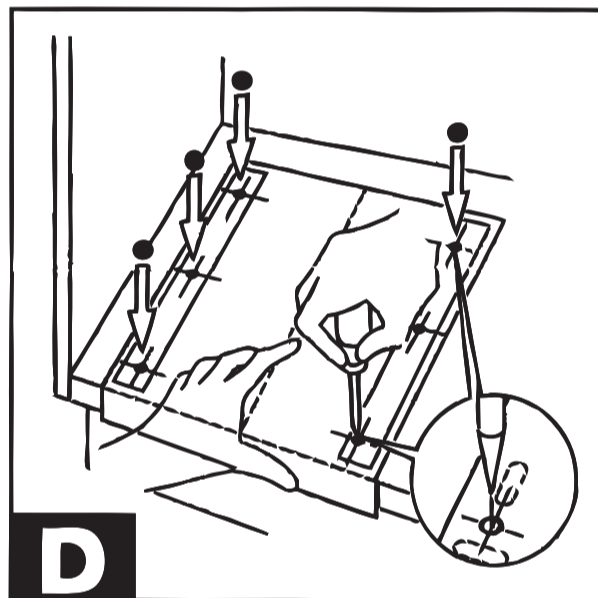

COMPAGNUCCI

COMPAGNUCCI S.p.a.
WIRE PRODUCTS
AND ENGINEERING

REV-A-SHELF®

2409 Plantside Drive
Jeffersonton, Kentucky 40299
Phone: 1-800-626-1126 (toll free)
www.rev-a-shelf.com

A

B

C

D