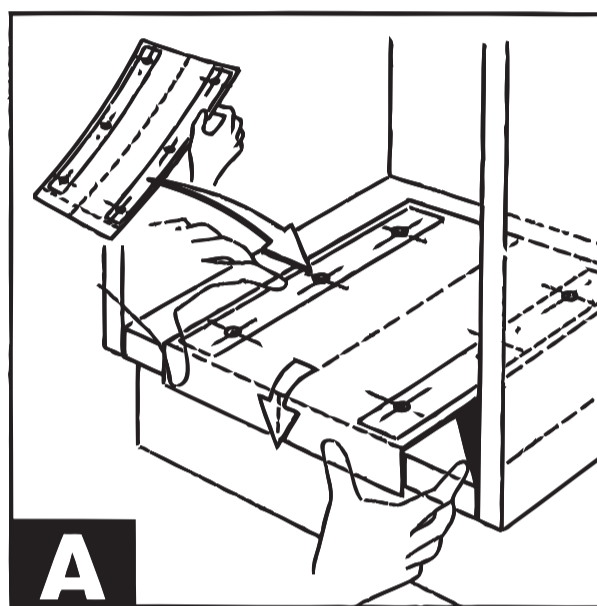

COMPAGNUCCI

COMPAGNUCCI S.p.a.
WIRE PRODUCTS
AND ENGINEERING

REV-A-SHELF®

2409 Plantside Drive
Jeffersonton, Kentucky 40299
Phone: 1-800-626-1126 (toll free)
www.rev-a-shelf.com

A

B

C

D