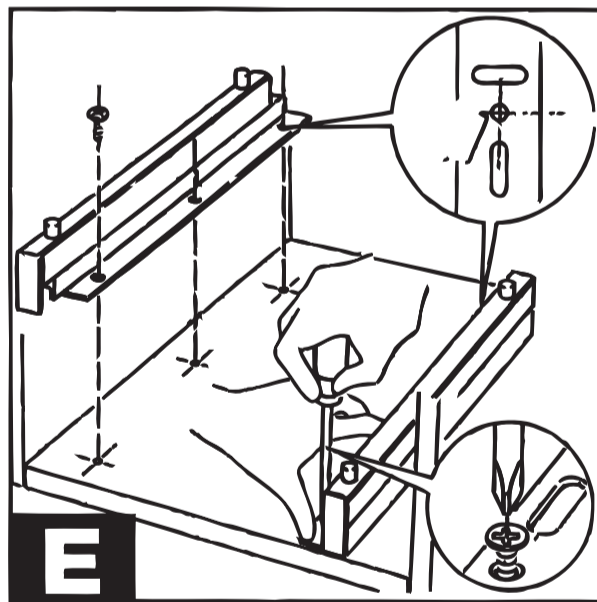

COMPAGNUCCI

COMPAGNUCCI S.p.a.
WIRE PRODUCTS
AND ENGINEERING

REV-A-SHELF®

2409 Plantside Drive
Jeffersonton, Kentucky 40299
Phone: 1-800-626-1126 (toll free)
www.rev-a-shelf.com

A

B

C

D