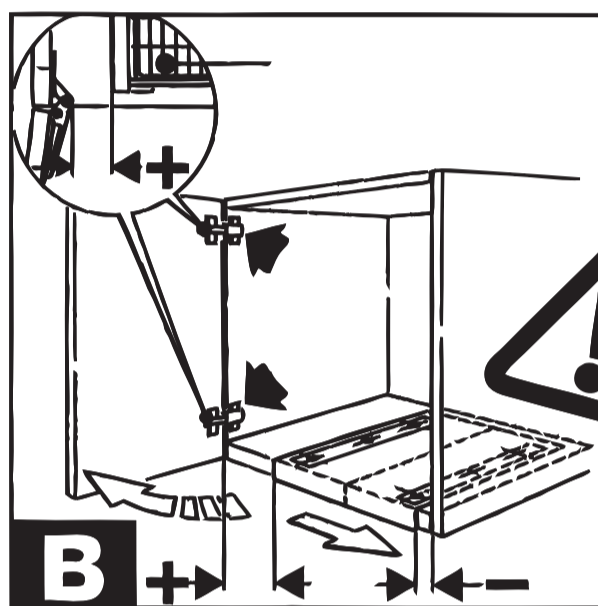

COMPAGNUCCI

COMPAGNUCCI S.p.a.
WIRE PRODUCTS
AND ENGINEERING

REV-A-SHELF®

2409 Plantside Drive
Jeffersonton, Kentucky 40299
Phone: 1-800-626-1126 (toll free)
www.rev-a-shelf.com

A

B

C

D