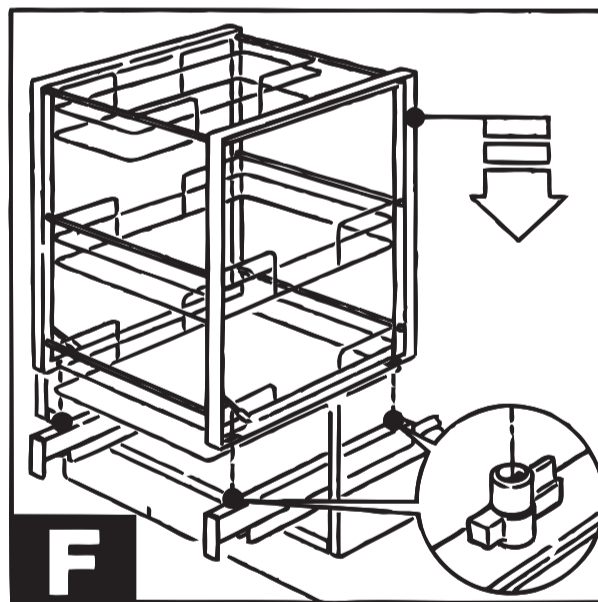

COMPAGNUCCI

COMPAGNUCCI S.p.a.
WIRE PRODUCTS
AND ENGINEERING

REV-A-SHELF®

2409 Plantside Drive
Jeffersonton, Kentucky 40299
Phone: 1-800-626-1126 (toll free)
www.rev-a-shelf.com

A

B

C

D

E

F

G

H